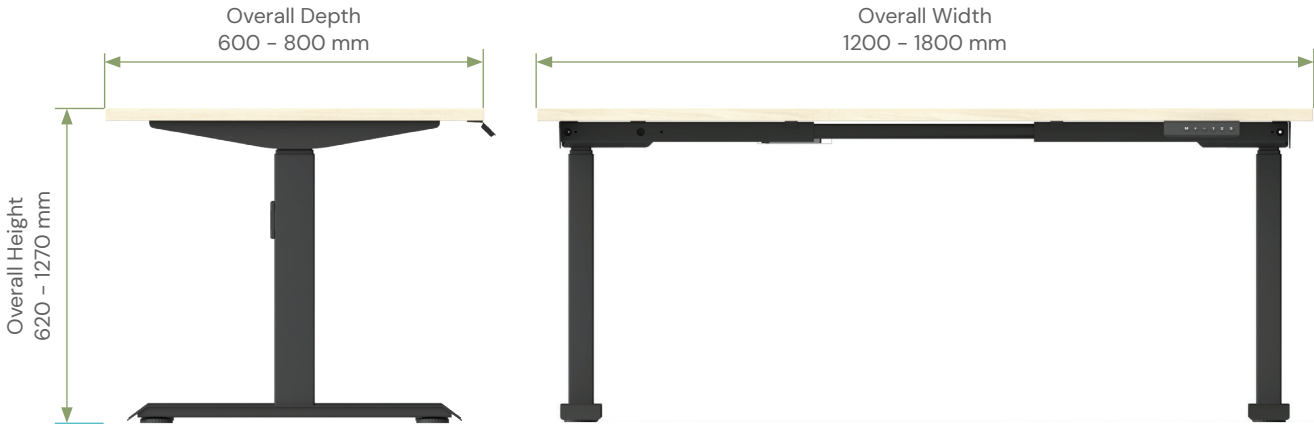

DIMENSIONS

Single Sided Desk

W1200 x D600 mm	W1500 x D750 mm*	W1600 x D800 mm*
W1200 x D750 mm	W1500 x D800 mm*	W1800 x D600 mm
W1200 x D750 mm*	W1600 x D600 mm	W1800 x D750 mm
W1500 x D600 mm	W1600 x D750 mm	W1800 x D750 mm*
W1500 x D750 mm	W1600 x D750 mm*	W1800 x D800 mm*

Double Sided Desk

2 @ W1200 x D600 mm	2 @ W1500 x D750 mm*	2 @ W1600 x D800 mm*
2 @ W1200 x D750 mm	2 @ W1500 x D800 mm*	2 @ W1800 x D600 mm
2 @ W1200 x D750 mm*	2 @ W1600 x D600 mm	2 @ W1800 x D750 mm
2 @ W1500 x D600 mm	2 @ W1600 x D750 mm	2 @ W1800 x D750 mm*
2 @ W1500 x D750 mm	2 @ W1600 x D750 mm*	2 @ W1800 x D800 mm*

SUNDAY FABRIC SWATCHES

ACOUSTIQ SWATCHES

Klass.

DIMENSIONS

Single Sided Desk

Double Sided Desk

Klass.

DIMENSIONS

90o Worktop