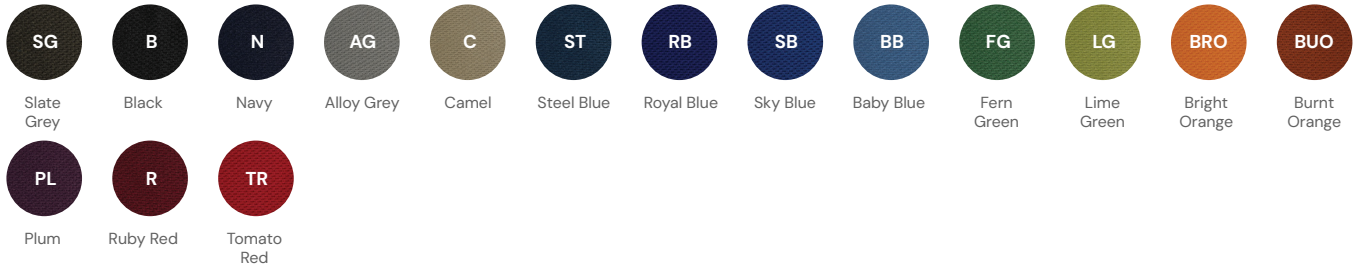

Standard Worktop

Premium Worktop

FRAME FINISH OPTIONS

Powdercoat

BREATHE SWATCHES

Radius18, Studio50

SPLICE SWATCHES

Radius18, Studio50