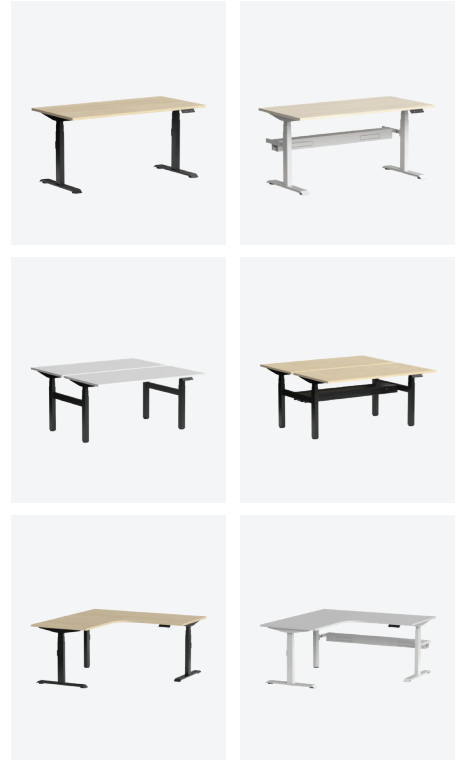

Klass

FEATURES

German Engineering & Design:

Precision-crafted with superior German technology for enhanced durability and aesthetics.

Versatile Configurations:

Seamlessly adapts to evolving workspace needs with single, back-to-back, and return layouts.

Ergonomic Innovation:

3-point memory control with an LCD readout for seamless height adjustments and anti-collision safety features.

Certified Quality & Sustainability:

Built for longevity and backed by AFRDI and Global Greentag certifications, ensuring robust quality and eco-conscious manufacturing.

Streamlined Workspace Management:

Integrated cable tray system with GPO and Cobra cut-outs for a clutter-free, distraction-free environment.

Effortless Assembly:

Pre-fitted rails reduce installation time while ensuring long-term stability and reliability