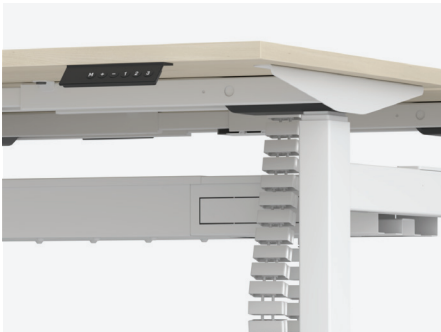

Designed for the demands of modern Australian workplaces, Klass offers flexible configurations, advanced ergonomic controls, and an integrated cable management system that keeps spaces streamlined and distraction-free. Its intuitive 3-point memory control with an LCD readout gives users customized height adjustments, anti-collision sensitivity, and programmed restrictions, ensuring ergonomic precision at the touch of a button.

Streamlined Workspace Management:

Integrated cable tray system with GPO and Cobra cut-outs for a clutter-free, distraction-free environment.

Effortless Assembly:

Pre-fitted rails reduce installation time while ensuring long-term stability and reliability

DIMENSIONS

Single Sided Desk

Base	Overall size
Width	1200- 800 mm
Depth	600-800 mm
Height	620-1270 mm

Double Sided Desk

Base	Overall size
Width	1200- 1800 mm
Depth	600-800 mm x2
Height	620-1270 mm

90° Worktop